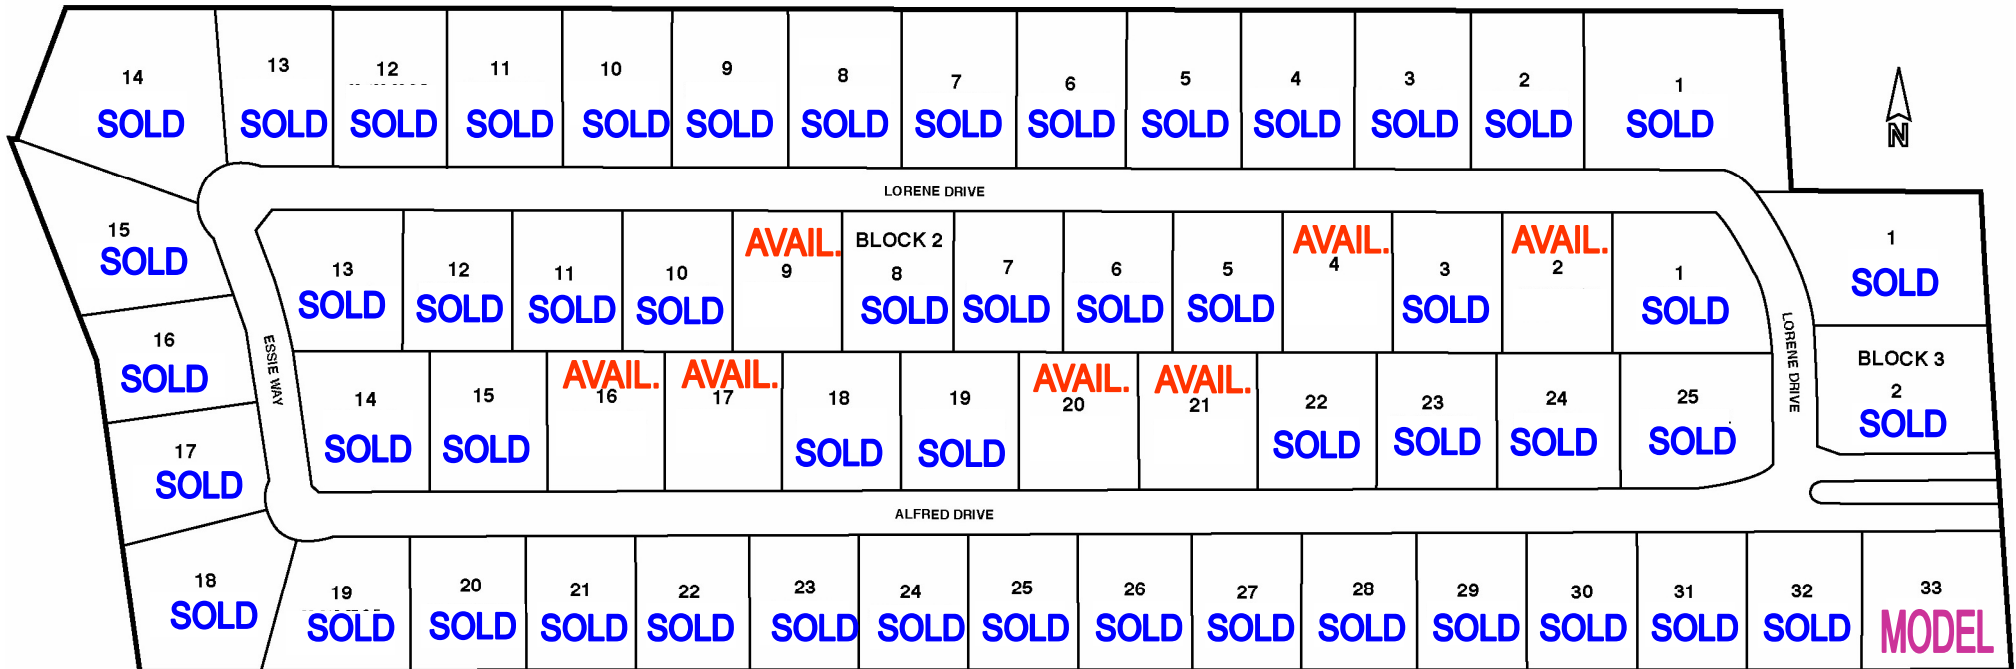

# PAUL TAYLOR *Homes*

*1/2 Acre Lots*

*Collins Estates  
Wylie, Texas*

From Hwy 190 (George Bush Turnpike) – Go east on 190 to Hwy 78 north. Proceed approx. 7 miles and turn right onto Kirby, which becomes Stone. Drive 2 miles to Collins Estates on the right.